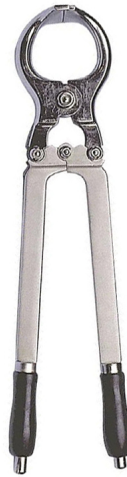

## **Veterinary Catalogue**

**NOXBAY**

Serving Your Health With Excellence

*Professional Instruments  
for Professional Users*

**Bloodless Castrator For Lambs**

**NI-91-1001**

Bloodless Castrator for Lambs  
9"

**Bloodless Castrators For Bulls**

**NI-91-1002**

Castration  
18"

**Castrator**

**NI-91-1003**

Castration  
9", 12", 16", 19"

**Castrators**

**NI-91-1004**