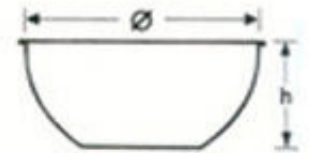

High Polished

NI-91-3403

Trays for Inst
125 X 120 mm, 150 X 150 mm