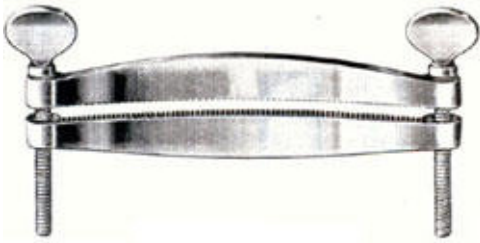

**Doyen Clamp**

**NI-91-3203**

Stainless steel  
24 cm , 9 1/2

**Sheep Shear**

**NI-91-3204**

Stainless steel  
Large Size 14

**Hoof Shears**

**NI-91-3205**

Curved on flat scissors  
For Sheep, 8

**Torsion Fork**

**NI-91-3206**

With Fixation bar stainless steel  
For Sheep, 8

**Instruments For Dog Care**

**NI-91-3301**

Ear clamps for dog, straight of light metal  
11 1/2 cm, 4 1/2, 15 1/2 cm, 6 11/8